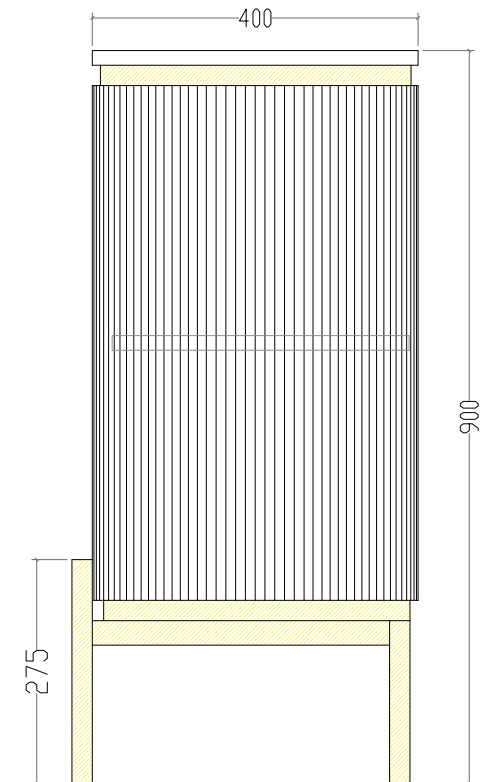

Product code: ST384A

Collection: Stilig

Dimension: 160x40x90cm

Product code: ST011

Collection: Stilig

Dimension: 183x40x90cm