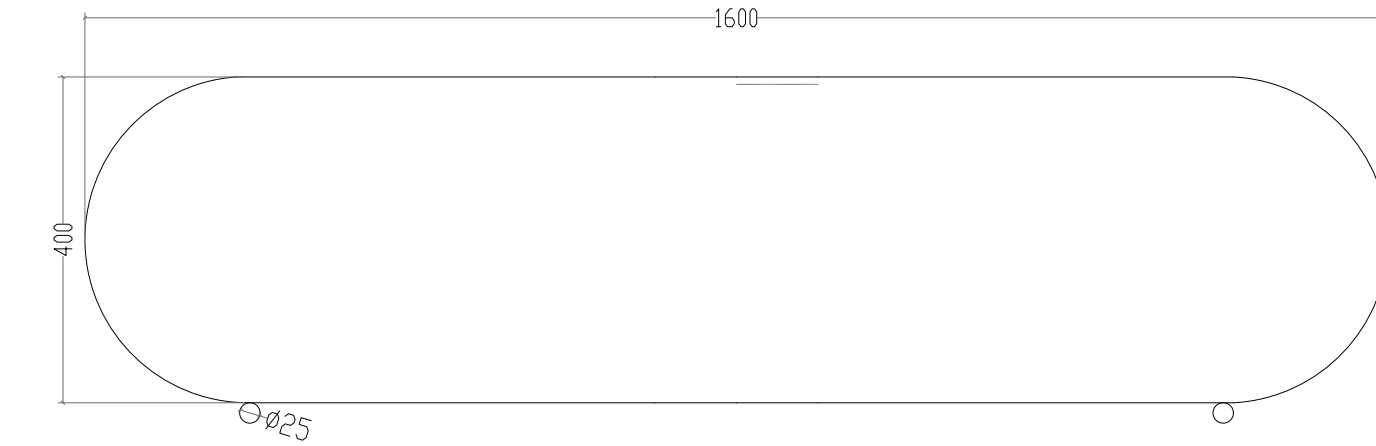

Product code: ST384A

Collection: Stilig

Dimension: 160x40x90cm

Product code: ST011

Collection: Stilig

Dimension: 183x40x90cm