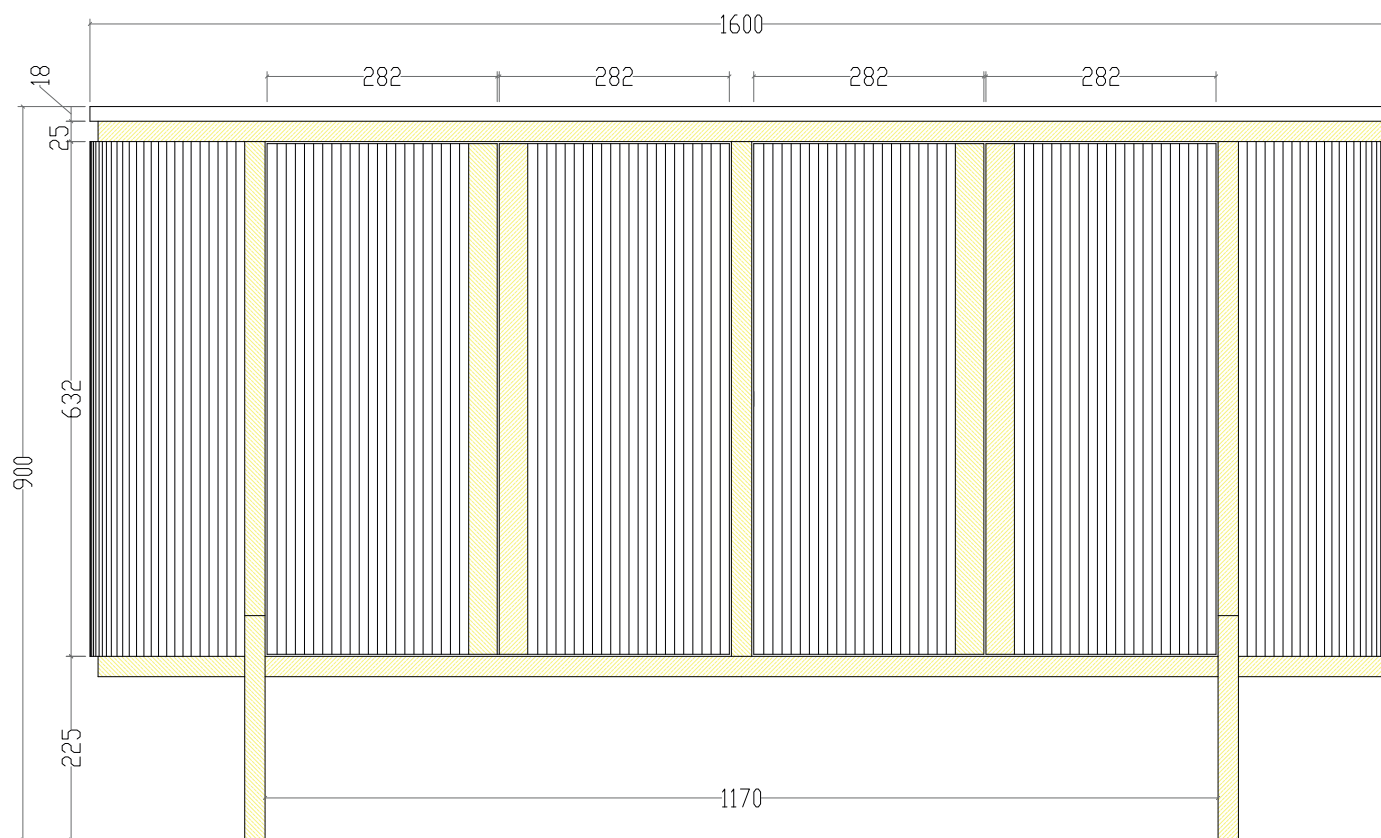

Product code: ST384A

Collection: Stilig

Dimension: 160x40x90cm

Product code: ST011

Collection: Stilig

Dimension: 183x40x90cm