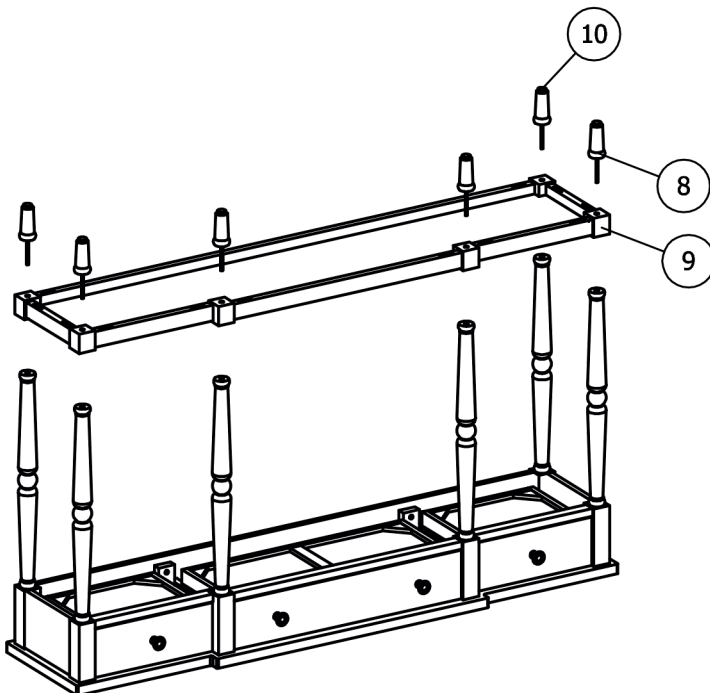

LIVIN HILL

ASSEMBLY INSTRUCTIONS & PARTS IDENTIFICATION MODEL # 1633-60

STATELY HOME 60" BREAKFRONT CONSOLE

Thank you for purchasing this quality product. Be sure to check all packing material carefully for small parts that may have come loose inside the carton during shipment

Key Parts			
No	Code	Qty	Description
1	1633-60P05M	1 pc	Middle Drawer
2	1633-60P05S	2 pcs	Side Drawer
3	1633-60P04	4 pcs	Knob w/screw
4	1633-60P05A	3 pcs	Drawer stop
5	1633-60P06M	2 pcs	Middle Drawer glide
6	1633-60P06S	4 Pcs	Side Drawer glide
7	1633-60P02M	6 pcs	Middle leg
8	1633-60P02B	6 pcs	Bottom leg
9	1633-60P08	1 pc	Shelf
10	1633-60P01F	6 pcs	Floor glide

STEP 1

STEP 2

MADE IN VIET NAM