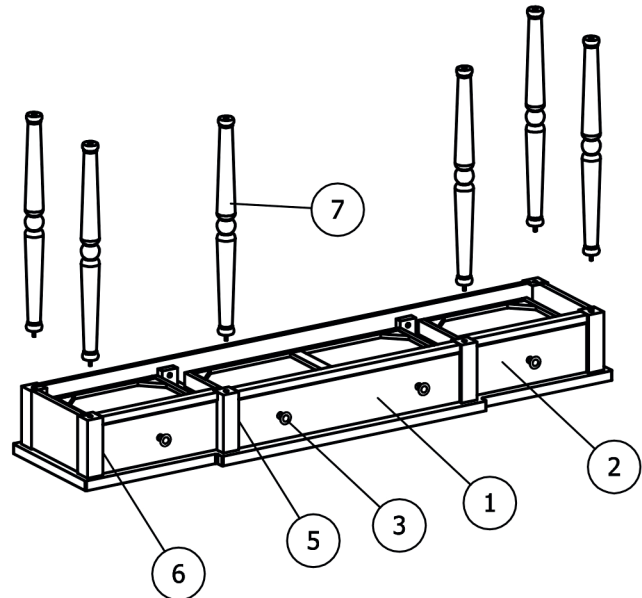

LIVIN HILL

ASSEMBLY INSTRUCTIONS & PARTS IDENTIFICATION MODEL # 1633-60

STATELY HOME 60" BREAKFRONT CONSOLE

Thank you for purchasing this quality product. Be sure to check all packing material carefully for small parts that may have come loose inside the carton during shipment

Key Parts			
No	Code	Qty	Description
1	1633-60P05M	1 pc	Middle Drawer
2	1633-60P05S	2 pcs	Side Drawer
3	1633-60P04	4 pcs	Knob w/screw
4	1633-60P05A	3 pcs	Drawer stop
5	1633-60P06M	2 pcs	Middle Drawer glide
6	1633-60P06S	4 Pcs	Side Drawer glide
7	1633-60P02M	6 pcs	Middle leg
8	1633-60P02B	6 pcs	Bottom leg
9	1633-60P08	1 pc	Shelf
10	1633-60P01F	6 pcs	Floor glide

STEP 1