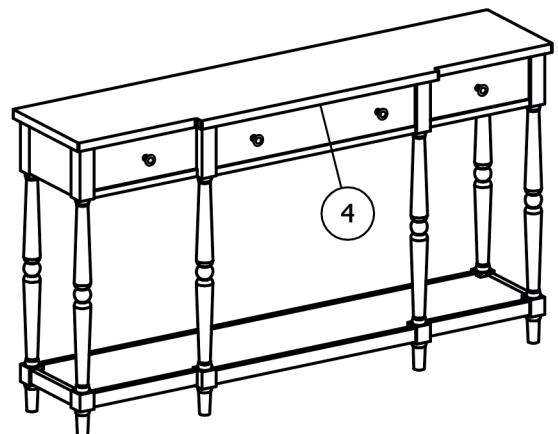

LIVIN HILL

ASSEMBLY INSTRUCTIONS & PARTS IDENTIFICATION MODEL # 1633-60

STATELY HOME 60" BREAKFRONT CONSOLE

Thank you for purchasing this quality product. Be sure to check all packing material carefully for small parts that may have come loose inside the carton during shipment

Key Parts			
No	Code	Qty	Description
1	1633-60P05M	1 pc	Middle Drawer
2	1633-60P05S	2 pcs	Side Drawer
3	1633-60P04	4 pcs	Knob w/screw
4	1633-60P05A	3 pcs	Drawer stop
5	1633-60P06M	2 pcs	Middle Drawer glide
6	1633-60P06S	4 Pcs	Side Drawer glide
7	1633-60P02M	6 pcs	Middle leg
8	1633-60P02B	6 pcs	Bottom leg
9	1633-60P08	1 pc	Shelf
10	1633-60P01F	6 pcs	Floor glide

STEP 1

STEP 2

MADE IN VIET NAM