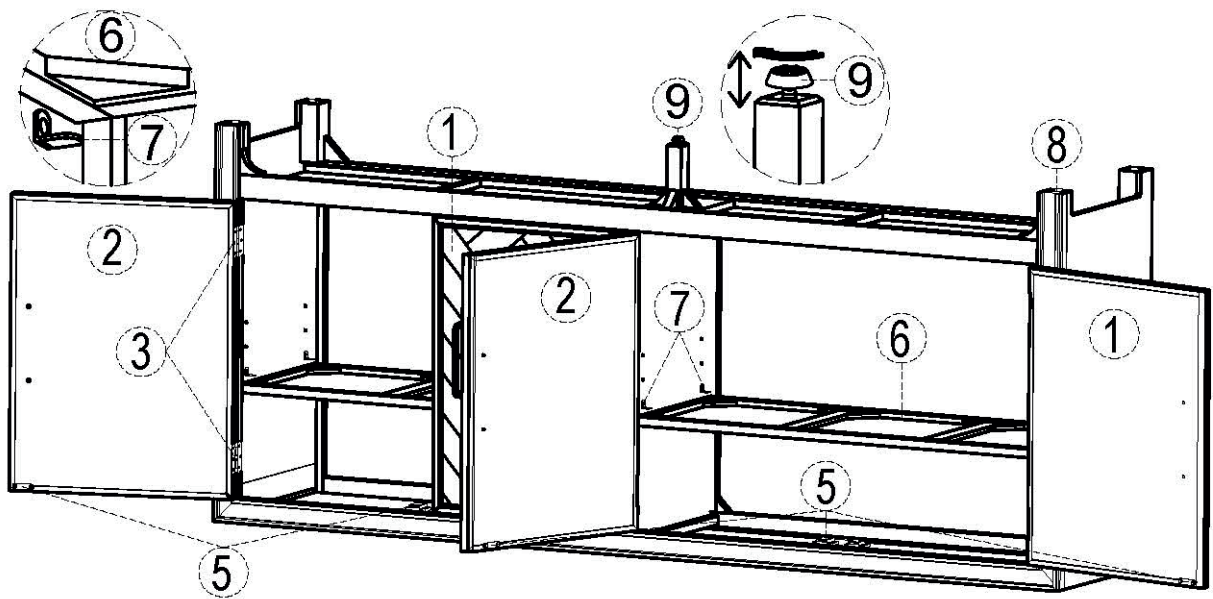

# LIVIN HILL

**ASSEMBLY INSTRUCTIONS &  
PARTS IDENTIFICATION**  
MODEL # 2056-79  
**GRAMERCY CHEVRON**  
**4 DOORS ACCENT**

Thank you for purchasing this quality product. Be sure to check all packing material carefully for small parts that may have come loose inside the carton during shipment.

Parts key							
No	Code	Qty	Description	No	Code	Qty	Description
1	2056-79P07L	2 pcs	Left Side Facing Door	6	2056-79P08	2 pcs	Shelf
2	2056-79P07R	2 pcs	Right Side Facing Door	7	2056P08P	8 pcs	Shelf Pin
3	2056P07H	8 pcs	Door Hinge	8	2056P01F	4 pcs	Floor Glide
4	2056P04	4 sets	Door Pull w/Screws	9	2056P01L	1 pc	Floor leveler
5	2056P01D	4 sets	Door Catch	10	2056P01AT	1 set	Anti-Tip Kit