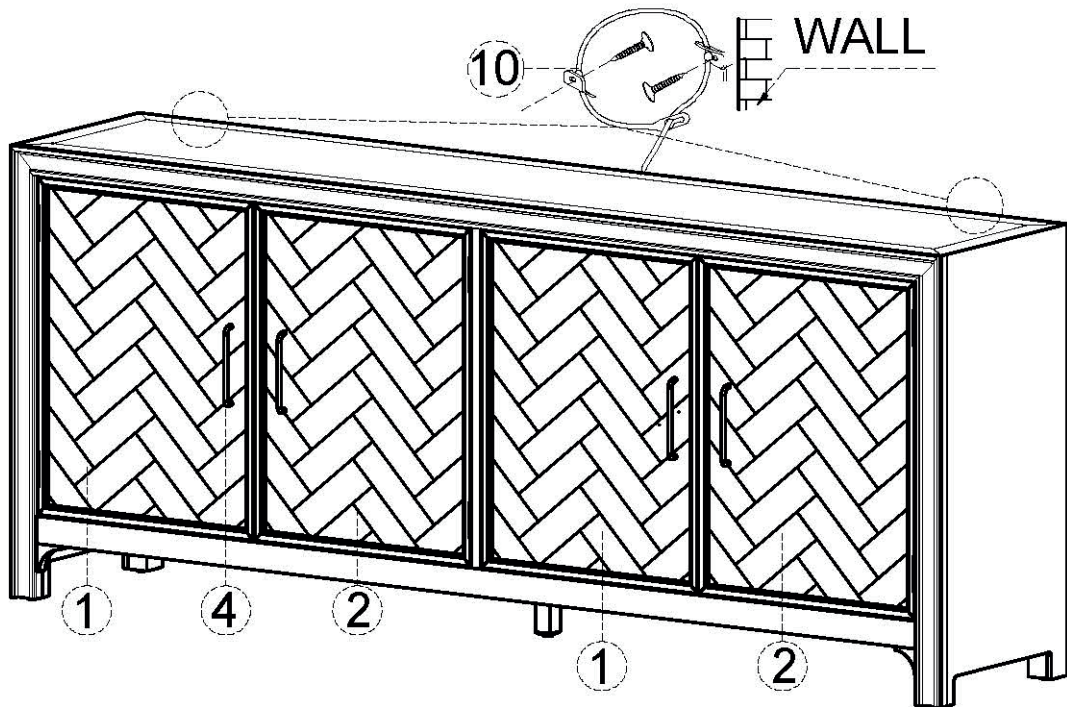

# LIVIN HILL

**ASSEMBLY INSTRUCTIONS &  
PARTS IDENTIFICATION**  
MODEL # 2056-79  
**GRAMERCY CHEVRON**  
**4 DOORS ACCENT**

Thank you for purchasing this quality product. Be sure to check all packing material carefully for small parts that may have come loose inside the carton during shipment.

Parts key							
No	Code	Qty	Description	No	Code	Qty	Description
1	2056-79P07L	2 pcs	Left Side Facing Door	6	2056-79P08	2 pcs	Shelf
2	2056-79P07R	2 pcs	Right Side Facing Door	7	2056P08P	8 pcs	Shelf Pin
3	2056P07H	8 pcs	Door Hinge	8	2056P01F	4 pcs	Floor Glide
4	2056P04	4 sets	Door Pull w/Screws	9	2056P01L	1 pc	Floor leveler
5	2056P01D	4 sets	Door Catch	10	2056P01AT	1 set	Anti-Tip Kit

**PLEASE NOTE :**

To help prevent the possibility of tip-over. Install the ANTI-TIP over restraint provided.

**MADE IN VIET NAM**