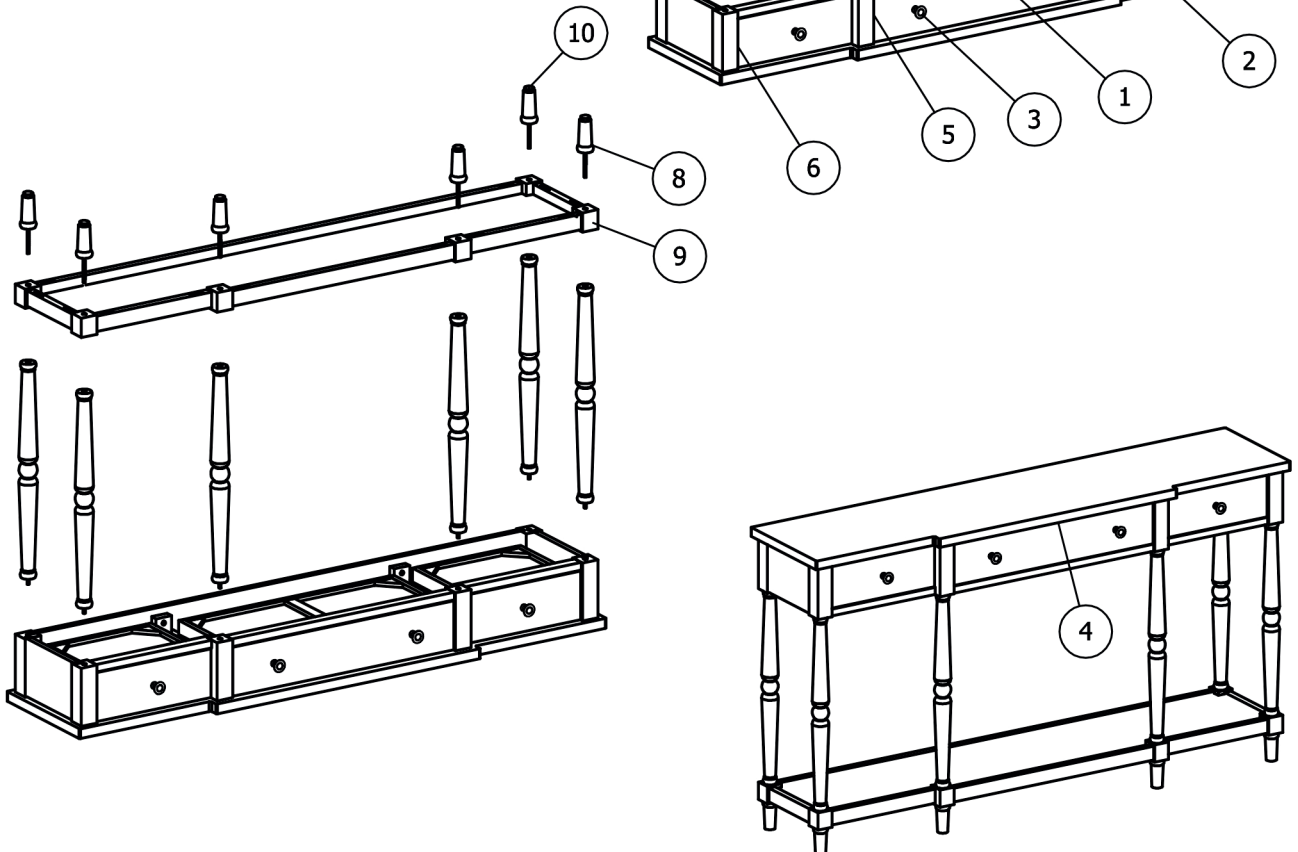

LIVIN HILL

ASSEMBLY INSTRUCTIONS & PARTS IDENTIFICATION MODEL # 1630-60

STATELY HOME 60" BREAKFRONT CONSOLE

Thank you for purchasing this quality product. Be sure to check all packing material carefully for small parts that may have come loose inside the carton during shipment

Key Parts			
No	Code	Qty	Description
1	1630-60P05M	1 pc	Middle Drawer
2	1630-60P05S	2 pcs	Side Drawer
3	1630-60P04	4 pcs	Knob w/screw
4	1630-60P05A	3 pcs	Drawer stop
5	1630-60P06M	2 pcs	Middle Drawer glide
6	1630-60P06S	4 Pcs	Side Drawer glide
7	1630-60P02M	6 pcs	Middle leg
8	1630-60P02B	6 pcs	Bottom leg
9	1630-60P08	1 pc	Shelf
10	1630-60P01F	6 pcs	Floor glide

STEP 1

STEP 2

MADE IN VIET NAM