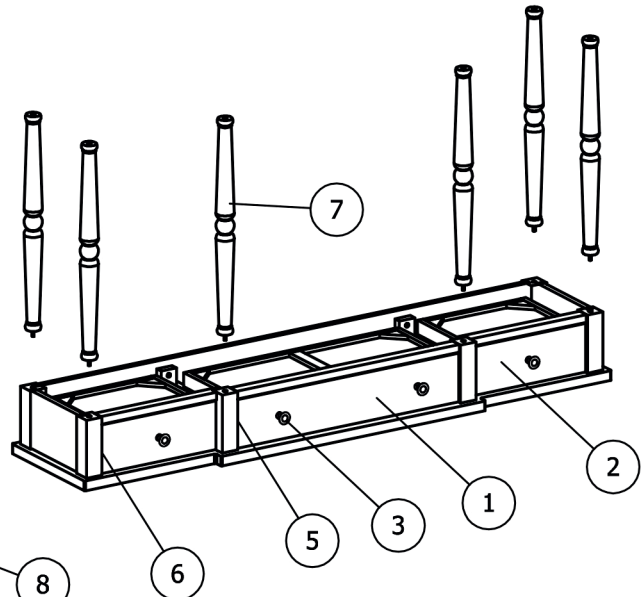

LIVIN HILL

ASSEMBLY INSTRUCTIONS & PARTS IDENTIFICATION MODEL # 1630-60

STATELY HOME 60" BREAKFRONT CONSOLE

Thank you for purchasing this quality product. Be sure to check all packing material carefully for small parts that may have come loose inside the carton during shipment

Key Parts			
No	Code	Qty	Description
1	1630-60P05M	1 pc	Middle Drawer
2	1630-60P05S	2 pcs	Side Drawer
3	1630-60P04	4 pcs	Knob w/screw
4	1630-60P05A	3 pcs	Drawer stop
5	1630-60P06M	2 pcs	Middle Drawer glide
6	1630-60P06S	4 Pcs	Side Drawer glide
7	1630-60P02M	6 pcs	Middle leg
8	1630-60P02B	6 pcs	Bottom leg
9	1630-60P08	1 pc	Shelf
10	1630-60P01F	6 pcs	Floor glide

STEP 1