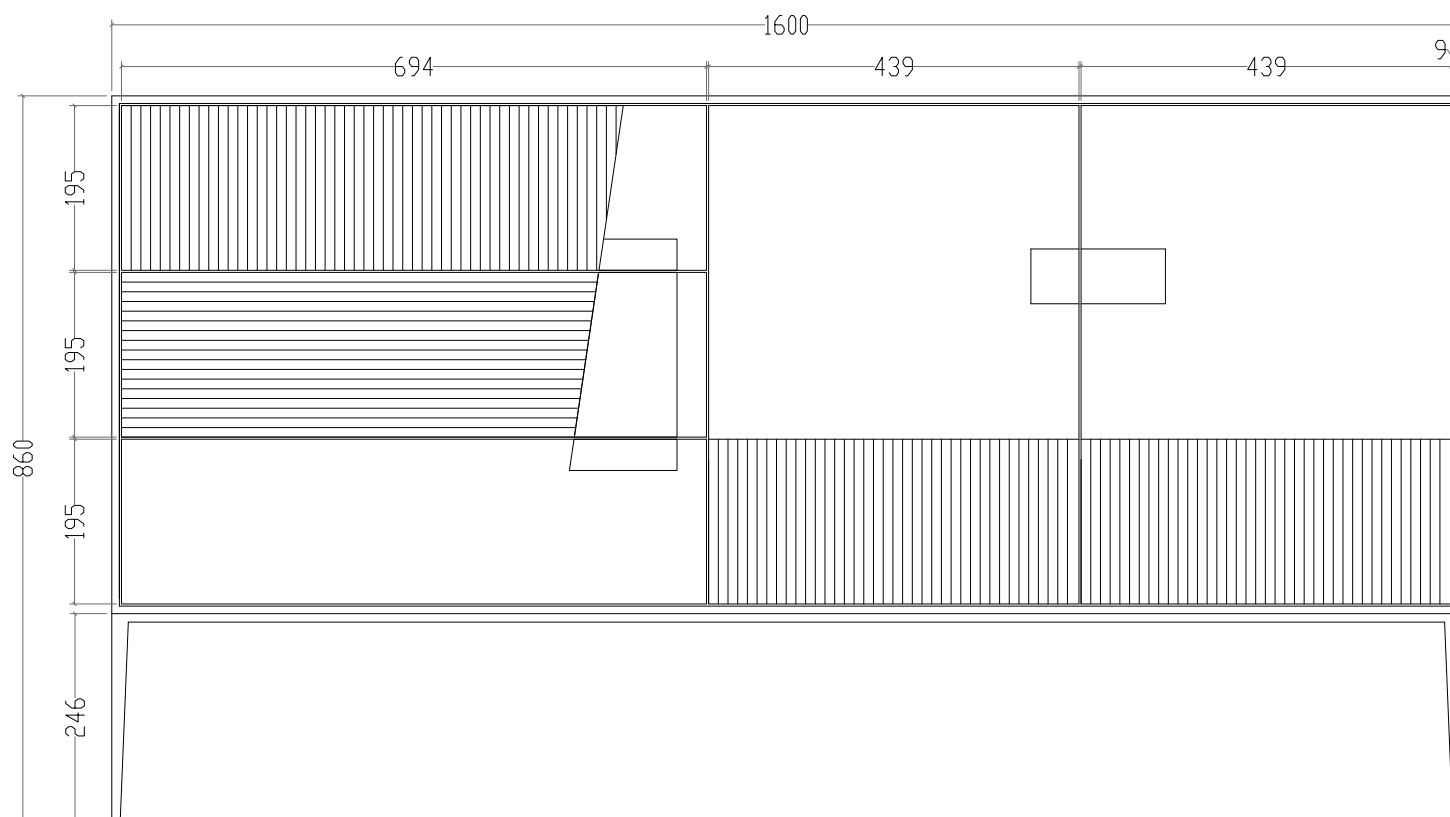

Product code: ST102B

Collection: Stilig

Dimension: 160x40x86cm

Product code: ST011

Collection: Stilig

Dimension: 183x40x90cm