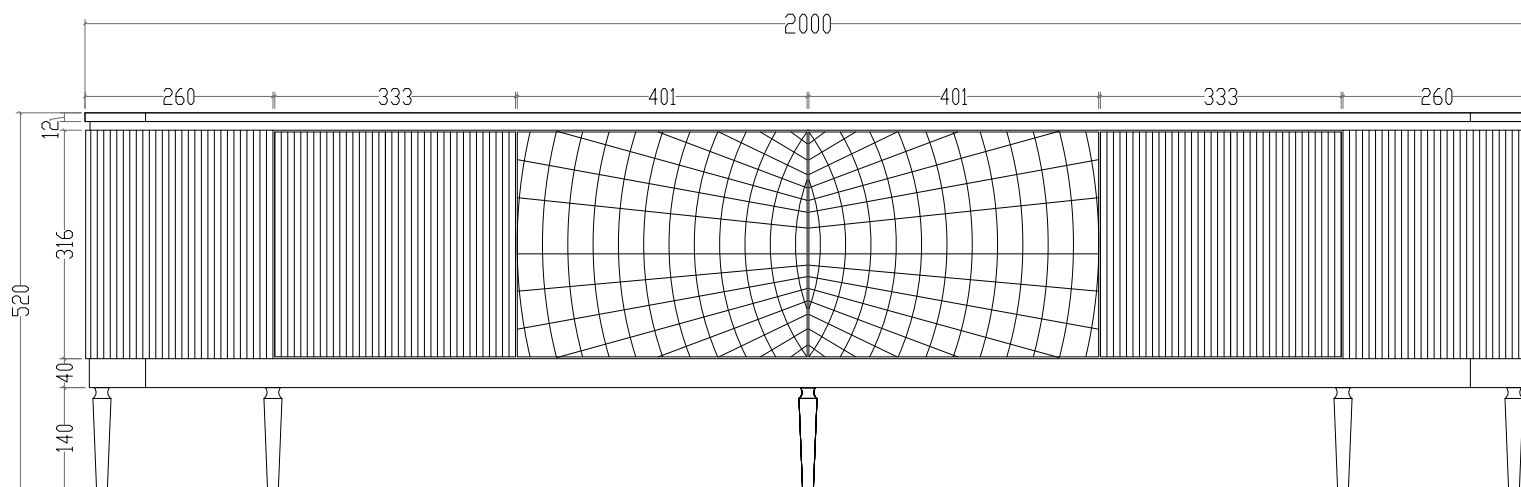

Product code: ST905

Collection: Stilig

Dimension: 200x40x52cm

Product code: ST011

Collection: Stilig

Dimension: 183x40x90cm