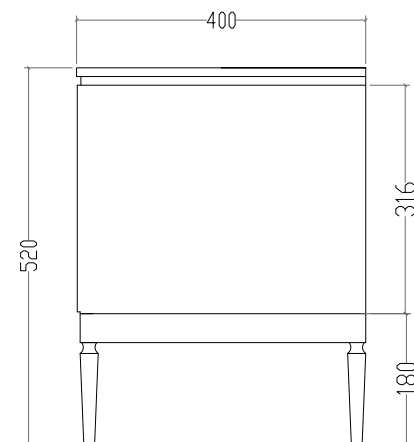

Product code: ST905

Collection: Stilig

Dimension: 200x40x52cm

Product code: ST011

Collection: Stilig

Dimension: 183x40x90cm