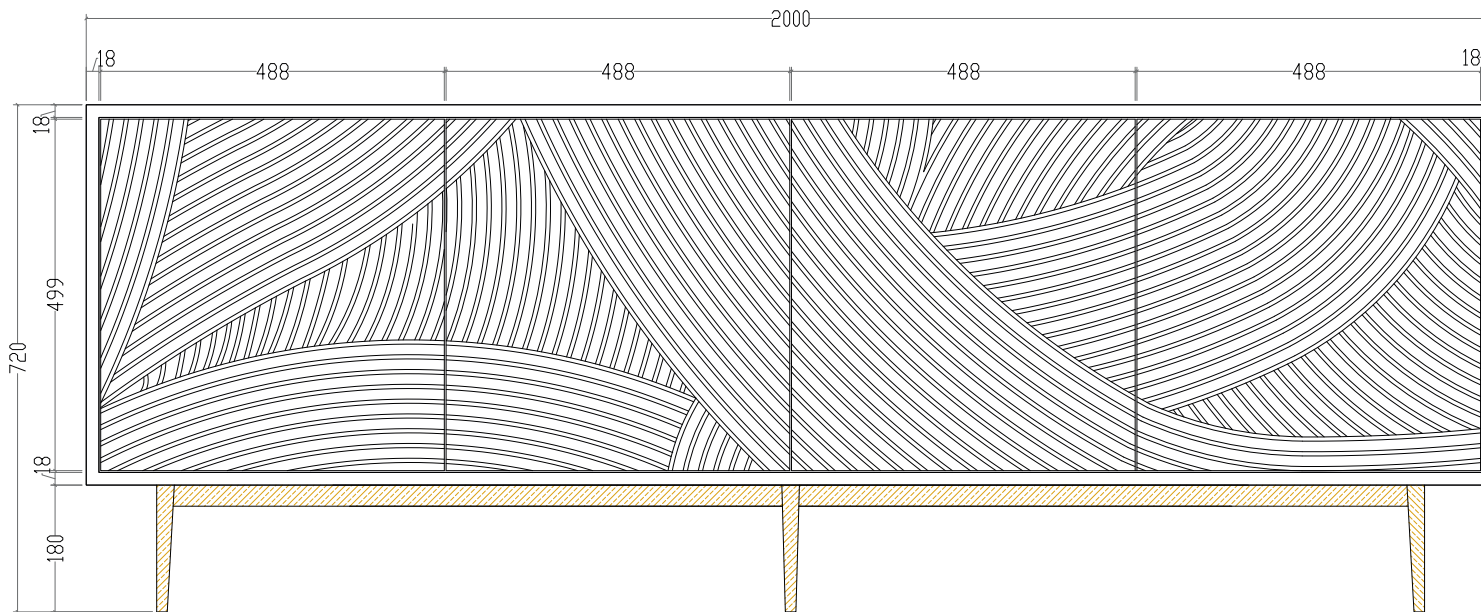

Product code: ST316
Collection: Stilig
Dimension: 200x40x72cm

Product code: ST011

Collection: Stilig

Dimension: 183x40x90cm