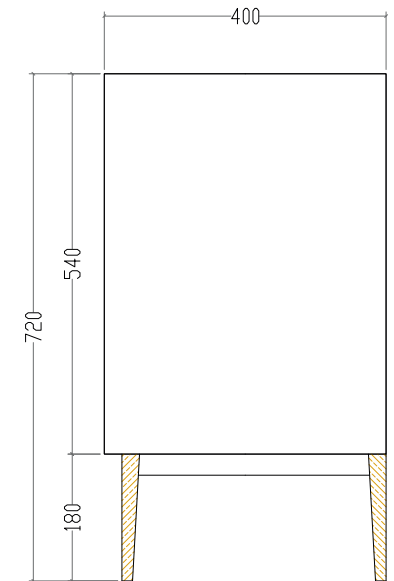

Product code: ST316
Collection: Stilig
Dimension: 200x40x72cm

Product code: ST011

Collection: Stilig

Dimension: 183x40x90cm