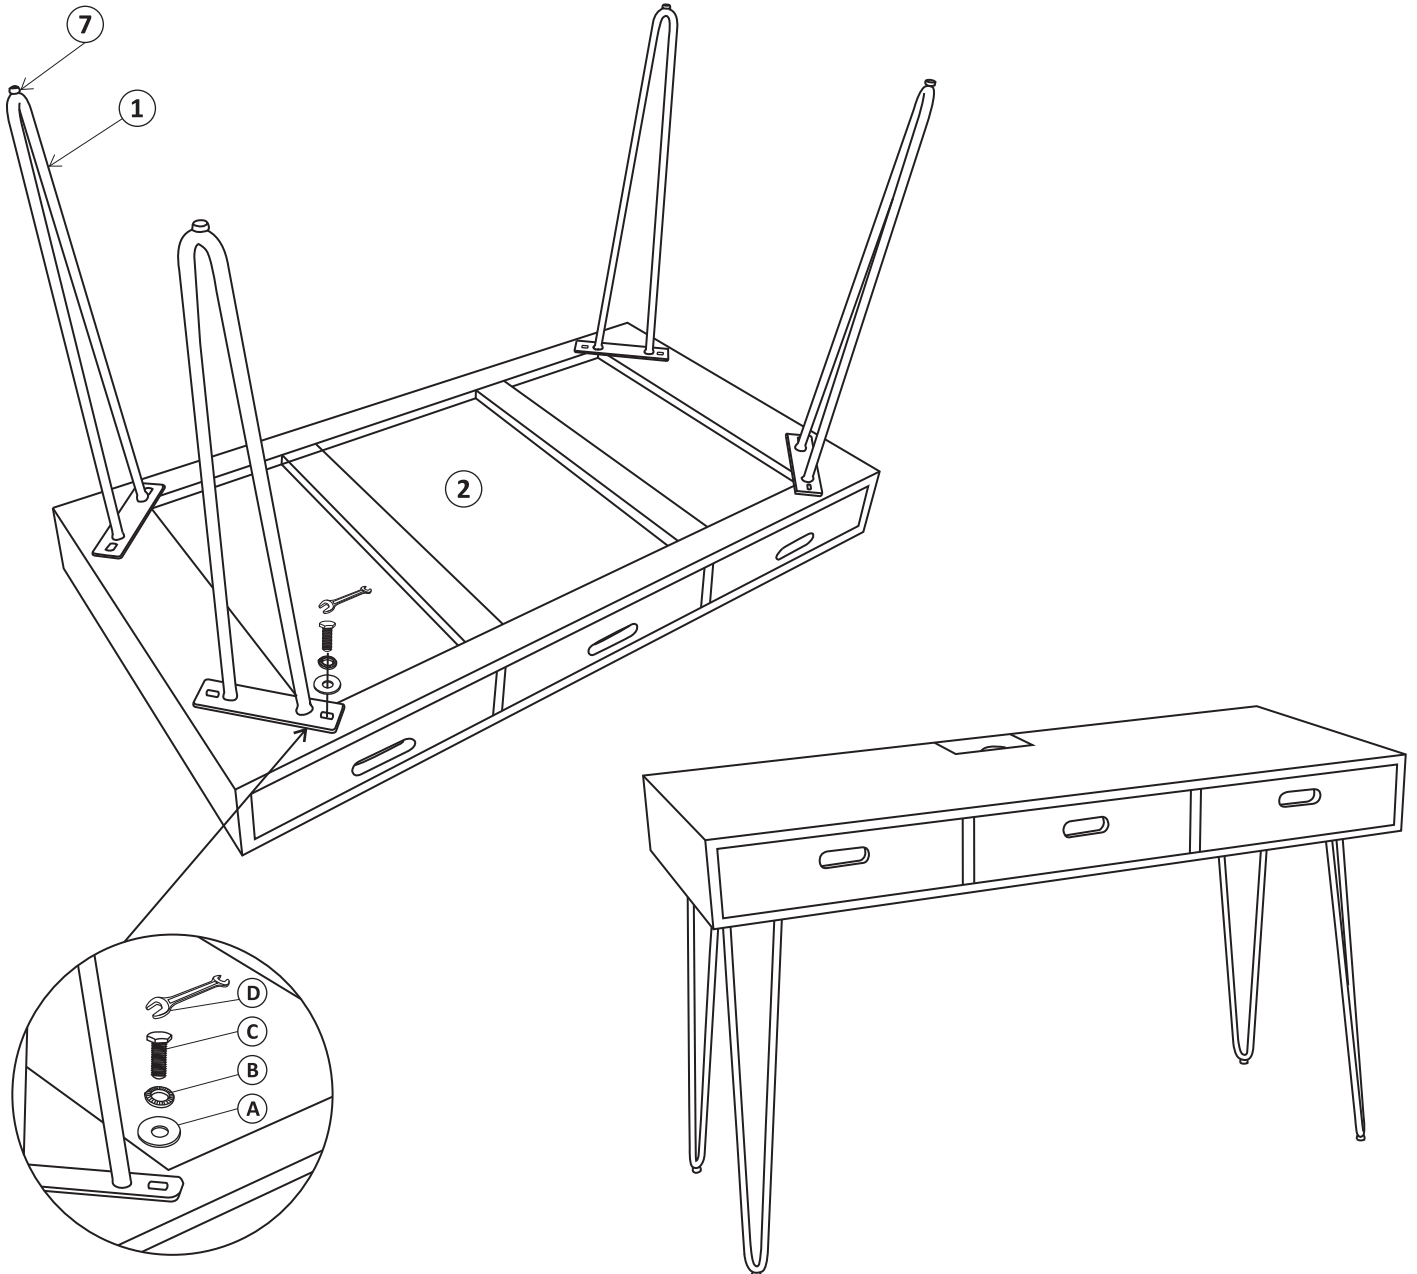

LIVIN HILL

ASSEMBLY INSTRUCTIONS & PARTS IDENTIFICATION MODEL # 2085-5020 POWER DESK

Thank you for purchasing this quality product. Be sure to check all packing material carefully for small parts that may have come loose inside the carton during shipment.

Key Parts			
No.	Code	Qty.	Description
1	2085-5020P02	4 Pcs	Legs
2	2085-5020P05	3 Pcs	Complete drawers
3	2085-5020P05A	3 Pcs	Drawer stopper
4	2085-5020P22	1 Pc	Lift top
5	2085-5020P22H	2 Pcs	Lift top hinges
6	2085P01E	1 Pc	Power outlet
7	2085P01L	4 Pcs	Floor levelers

Hardware Kit (2085P01)			
No.	Description		Qty.
A		Flat Washer	8 Pcs
B		Lock Washer	8 Pcs
C		Bolt 8x25 mm	8 Pcs
D		Key Wrench	1 Pc

MADE IN INDIA