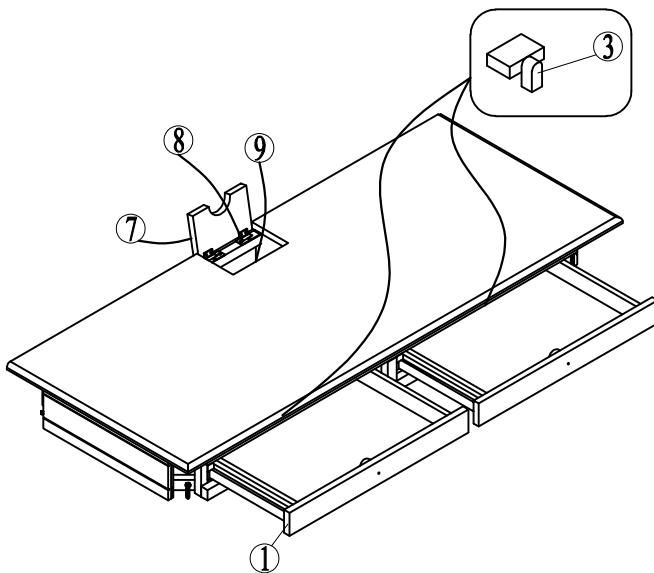

LIVIN HILL

ASSEMBLY INSTRUCTION & PARTS IDENTIFICATION MODEL #175-4820 DESK

Thank you for purchasing this quality product. Be sure to check all packing material carefully for small parts that may have come loose inside the carton during shipment.

Parts key			
No	Code	Qty	Description
1	175-4820P05	2 pcs	Drawer Complete
2	175-4820P04	2 Sets	Knob w/ Screw
3	175-4820P05A	2 Sets	Drawer Stop
4	175-4820P06	2 Sets	Drawer Glide
5	175-4820P02	4 pcs	Leg
6	175-4820P01F	4 pcs	Floor Glide
7	175-4820P22	1 pc	Lift top
8	175-4820P22H	2 pcs	Lift top hinge
9	175-4820P01E	1 pc	Electric outlet

Hardware Kit 175-4820P01		
No	Description	Qty
A	Bolt M6x50mm	8 pcs
B	Lock washer	8 pcs
C	Washer	8 pcs
D	Allen key	1 pc

I.