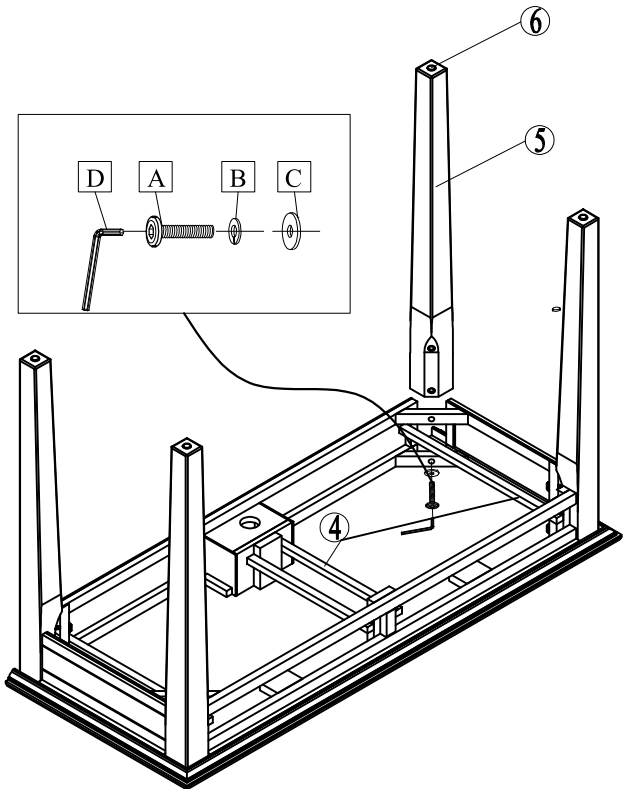

LIVIN HILL

ASSEMBLY INSTRUCTION & PARTS IDENTIFICATION MODEL #175-4820 DESK

Thank you for purchasing this quality product. Be sure to check all packing material carefully for small parts that may have come loose inside the carton during shipment.

Parts key			
No	Code	Qty	Description
1	175-4820P05	2 pcs	Drawer Complete
2	175-4820P04	2 Sets	Knob w/ Screw
3	175-4820P05A	2 Sets	Drawer Stop
4	175-4820P06	2 Sets	Drawer Glide
5	175-4820P02	4 pcs	Leg
6	175-4820P01F	4 pcs	Floor Glide
7	175-4820P22	1 pc	Lift top
8	175-4820P22H	2 pcs	Lift top hinge
9	175-4820P01E	1 pc	Electric outlet

Hardware Kit 175-4820P01		
No	Description	Qty
A	Bolt M6x50mm	8 pcs
B	Lock washer	8 pcs
C	Washer	8 pcs
D	Allen key	1 pc

I.

II.