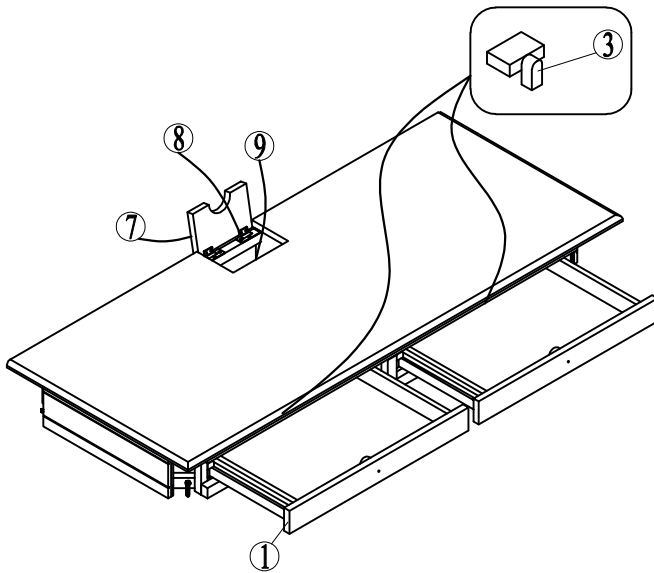

LIVIN HILL

ASSEMBLY INSTRUCTION & PARTS IDENTIFICATION MODEL #275-4820 DESK

Thank you for purchasing this quality product. Be sure to check all packing material carefully for small parts that may have come loose inside the carton during shipment.

Parts key			
No	Code	Qty	Description
1	275-4820P05	2 pcs	Drawer Complete
2	275-4820P04	2 Sets	Knob w/ Screw
3	275-4820P05A	2 Sets	Drawer Stop
4	275-4820P06	2 Sets	Drawer Glide
5	275-4820P02	4 pcs	Leg
6	275-4820P01F	4 pcs	Floor Glide
7	275-4820P22	1 pc	Lift top
8	275-4820P22H	2 pcs	Lift top hinge
9	275-4820P01E	1 pc	Electric outlet

Hardware Kit 275-4820P01		
No	Description	Qty
A	Bolt M6x50mm	8 pcs
B	Lock washer	8 pcs
C	Washer	8 pcs
D	Allen key	1 pc

I.