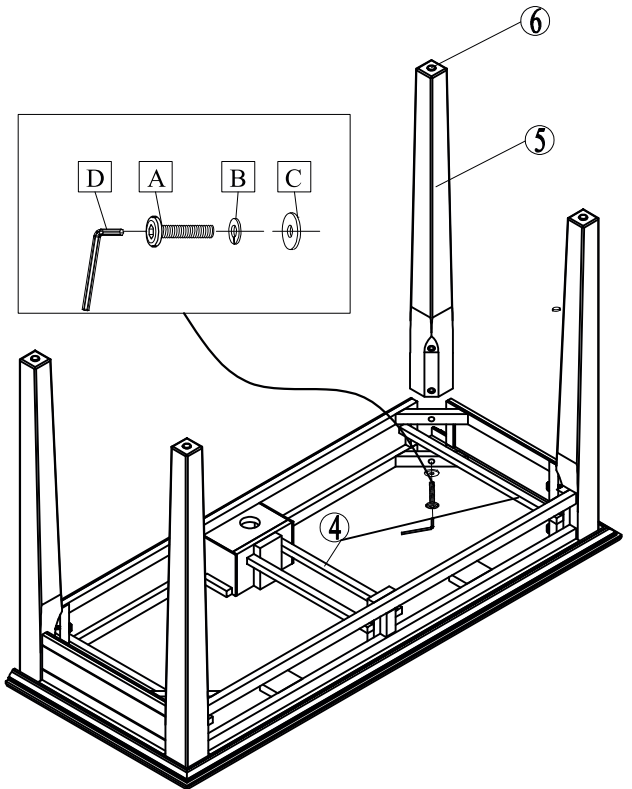

LIVIN HILL

ASSEMBLY INSTRUCTION & PARTS IDENTIFICATION MODEL #275-4820 DESK

Thank you for purchasing this quality product. Be sure to check all packing material carefully for small parts that may have come loose inside the carton during shipment.

Parts key			
No	Code	Qty	Description
1	275-4820P05	2 pcs	Drawer Complete
2	275-4820P04	2 Sets	Knob w/ Screw
3	275-4820P05A	2 Sets	Drawer Stop
4	275-4820P06	2 Sets	Drawer Glide
5	275-4820P02	4 pcs	Leg
6	275-4820P01F	4 pcs	Floor Glide
7	275-4820P22	1 pc	Lift top
8	275-4820P22H	2 pcs	Lift top hinge
9	275-4820P01E	1 pc	Electric outlet

Hardware Kit 275-4820P01		
No	Description	Qty
A	Bolt M6x50mm	8 pcs
B	Lock washer	8 pcs
C	Washer	8 pcs
D	Allen key	1 pc

I.

II.