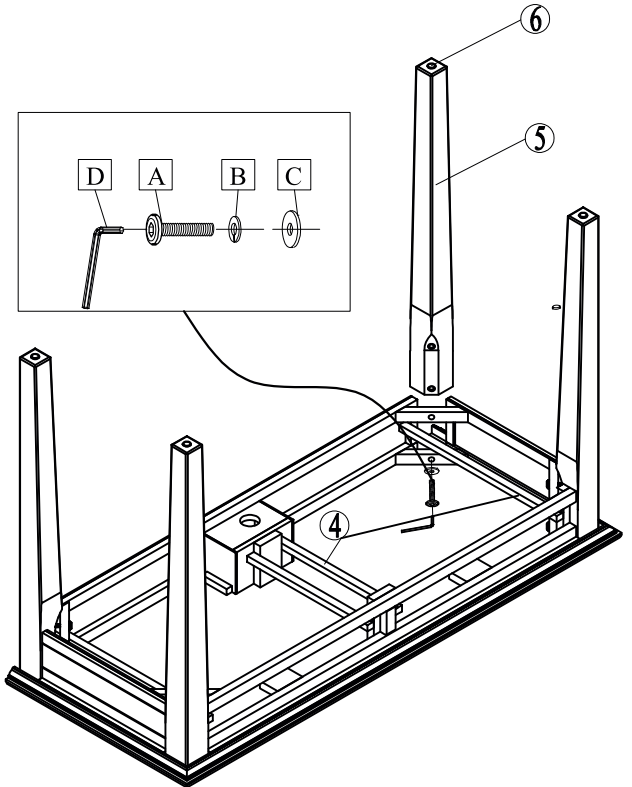

LIVIN HILL

ASSEMBLY INSTRUCTION & PARTS IDENTIFICATION MODEL #375-4820 DESK

Thank you for purchasing this quality product. Be sure to check all packing material carefully for small parts that may have come loose inside the carton during shipment.

Parts key			
No	Code	Qty	Description
1	375-4820P05	2 pcs	Drawer Complete
2	375-4820P04	2 Sets	Knob w/ Screw
3	375-4820P05A	2 Sets	Drawer Stop
4	375-4820P06	2 Sets	Drawer Glide
5	375-4820P02	4 pcs	Leg
6	375-4820P01F	4 pcs	Floor Glide
7	375-4820P22	1 pc	Lift top
8	375-4820P22H	2 pcs	Lift top hinge
9	375-4820P01E	1 pc	Electric outlet

Hardware Kit 375-4820P01		
No	Description	Qty
A	Bolt M6x50mm	8 pcs
B	Lock washer	8 pcs
C	Washer	8 pcs
D	Allen key	1 pc

I.

II.