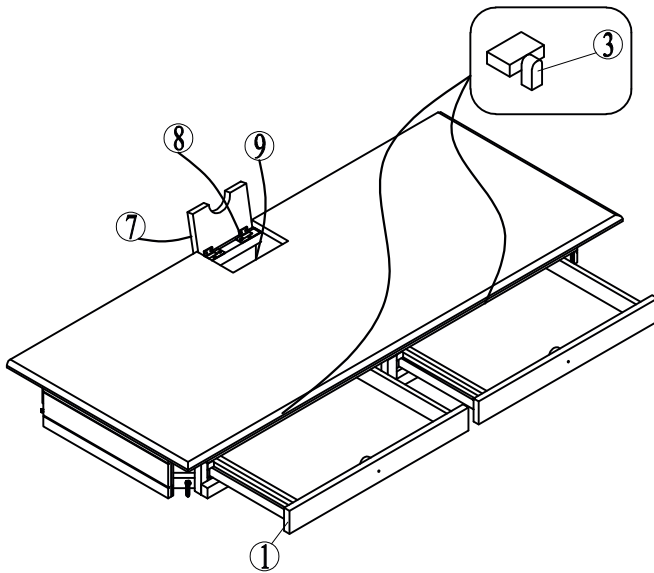

LIVIN HILL

ASSEMBLY INSTRUCTION & PARTS IDENTIFICATION MODEL #375-4820 DESK

Thank you for purchasing this quality product. Be sure to check all packing material carefully for small parts that may have come loose inside the carton during shipment.

Parts key			
No	Code	Qty	Description
1	375-4820P05	2 pcs	Drawer Complete
2	375-4820P04	2 Sets	Knob w/ Screw
3	375-4820P05A	2 Sets	Drawer Stop
4	375-4820P06	2 Sets	Drawer Glide
5	375-4820P02	4 pcs	Leg
6	375-4820P01F	4 pcs	Floor Glide
7	375-4820P22	1 pc	Lift top
8	375-4820P22H	2 pcs	Lift top hinge
9	375-4820P01E	1 pc	Electric outlet

Hardware Kit 375-4820P01		
No	Description	Qty
A	Bolt M6x50mm	8 pcs
B	Lock washer	8 pcs
C	Washer	8 pcs
D	Allen key	1 pc

I.