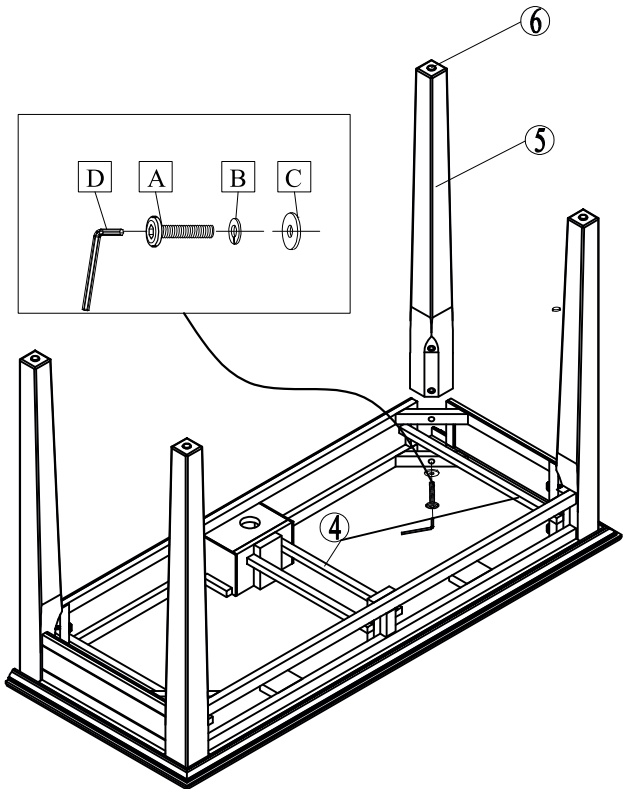

LIVIN HILL

ASSEMBLY INSTRUCTION & PARTS IDENTIFICATION MODEL #675-4820 DESK

Thank you for purchasing this quality product. Be sure to check all packing material carefully for small parts that may have come loose inside the carton during shipment.

Parts key			
No	Code	Qty	Description
1	675-4820P05	2 pcs	Drawer Complete
2	675-4820P04	2 Sets	Knob w/ Screw
3	675-4820P05A	2 Sets	Drawer Stop
4	675-4820P06	2 Sets	Drawer Glide
5	675-4820P02	4 pcs	Leg
6	675-4820P01F	4 pcs	Floor Glide
7	675-4820P22	1 pc	Lift top
8	675-4820P22H	2 pcs	Lift top hinge
9	675-4820P01E	1 pc	Electric outlet

Hardware Kit 675-4820P01		
No	Description	Qty
A	Bolt M6x50mm	8 pcs
B	Lock washer	8 pcs
C	Washer	8 pcs
D	Allen key	1 pc

I.