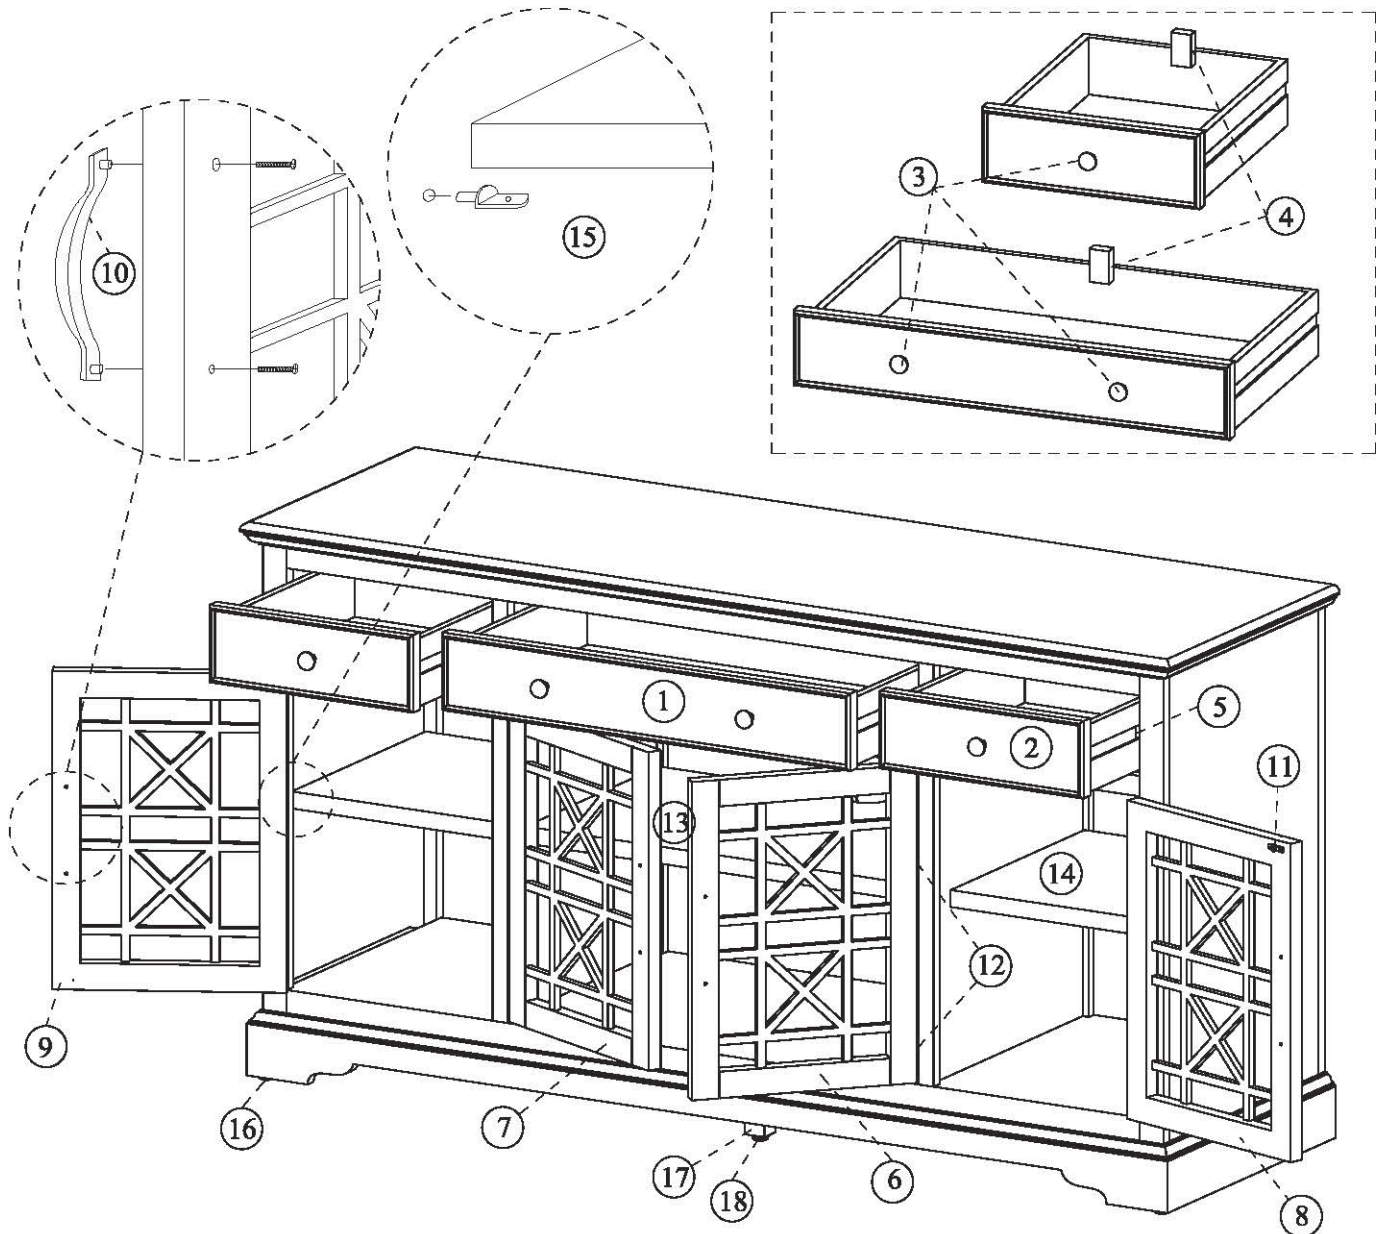

## ASSEMBLY INSTRUCTION & PARTS IDENTIFICATION MODEL #275-60 MEDIA UNIT

Thank you for purchasing this quality product. Be sure to check all packing material carefully for small parts that may have come loose inside the carton during shipment.

### Parts key

No	Code	Qty	Description	No	Code	Qty	Description
1	275-60P05C	1 Pc	Center Drawer Complete	10	275-60P04A	4 Sets	Door Handle w/Screw
2	275-60P05S	2 Pcs	Side Drawer Complete	11	275-60P01D	4 Sets	Door Catch
3	275-60P04	4 Sets	Knob w/ Screw	12	275-60P07H	8 Pcs	Door Hinge
4	275-60P05A	3 Sets	Drawer Stop	13	275-60P08M	1 Pc	Middle Shelf
5	275-60P06	3 Pcs	Drawer Glide	14	275-60P08S	2 Pcs	Side Shelf
6	275-60P07CR	1 Pc	Center Right Facing Door	15	275-60P08P	12 Pcs	Shelf pin
7	275-60P07CL	1 Pc	Center Left Facing Door	16	275-60P01F	4 Pcs	Floor Glide
8	275-60P07R	1 Pc	Right Facing Door	17	275-60P01L	1 Pc	Floor Leveler
9	275-60P07L	1 Pc	Left Facing Door	18	275-60P02M	1 Pc	Center Leg