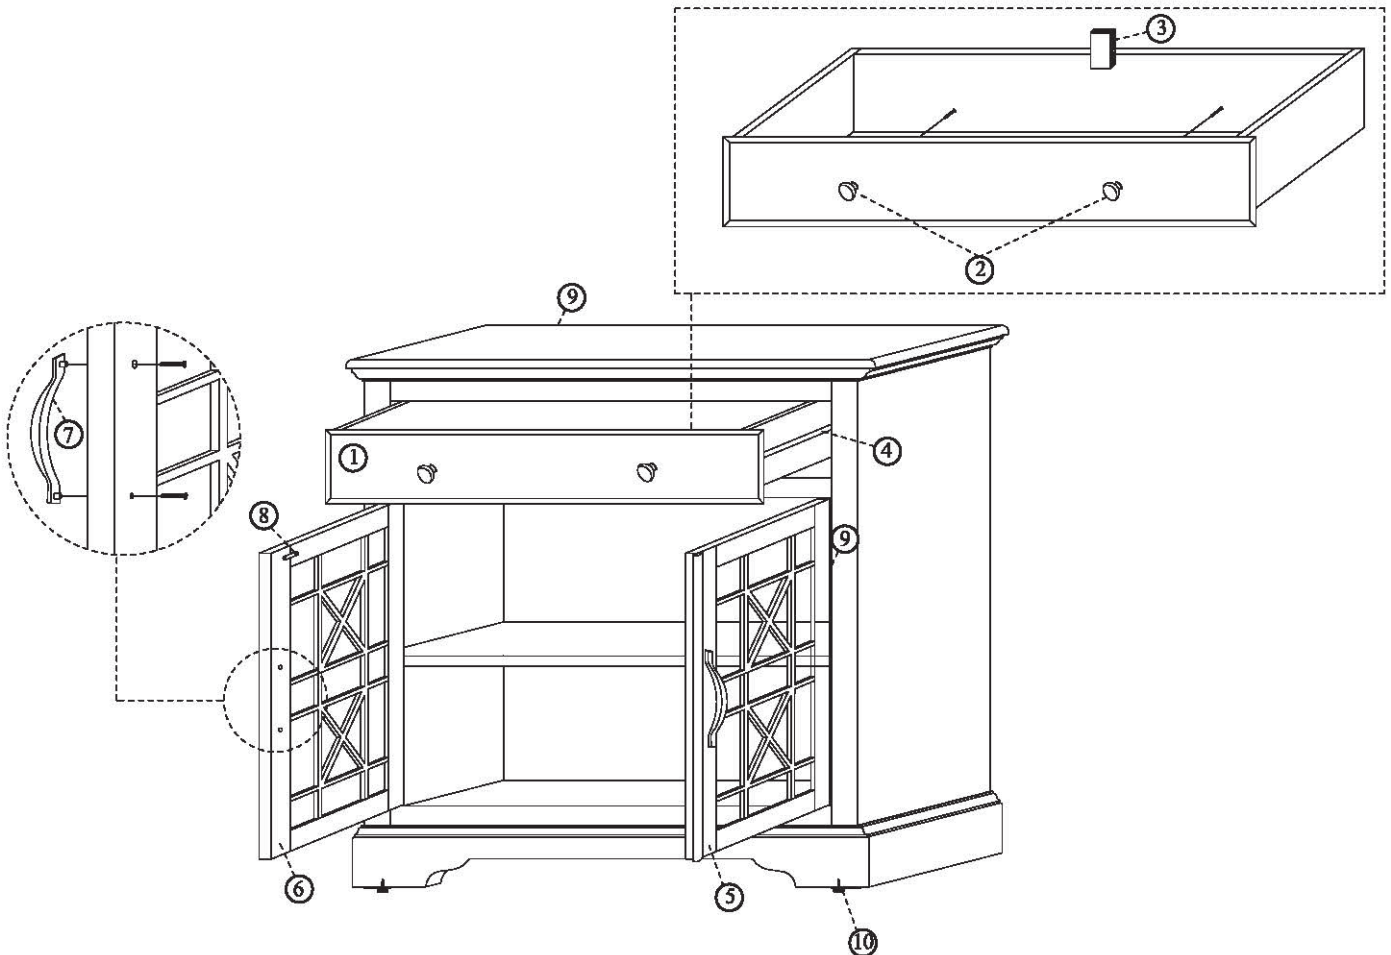

LIVIN HILL

ASSEMBLY INSTRUCTION & PARTS IDENTIFICATION MODEL #175-32 ACCENT CHEST

Thank you for purchasing this quality product. Be sure to check all packing material carefully for small parts that may have come loose inside the carton during shipment.

Parts key

No	Code	Qty	Description	No	Code	Qty	Description
1	175-32P05	1 pc	Drawer Complete	6	175-32P07L	1 pc	Left Facing Door
2	175-32P04	2 pcs	Knob w/ Screw	7	175-32P04A	2 Sets	Door Handle w/Screw
3	175-32P05A	1 Set	Drawer Stop	8	175-32P01D	2 pcs	Door Catch
4	175-32P06	2 pcs	Drawer Glide	9	175-32P07H	4 pcs	Door Hinge
5	175-32P07R	1 pc	Right Facing Door	10	175-32P01F	4 pcs	Floor Glide