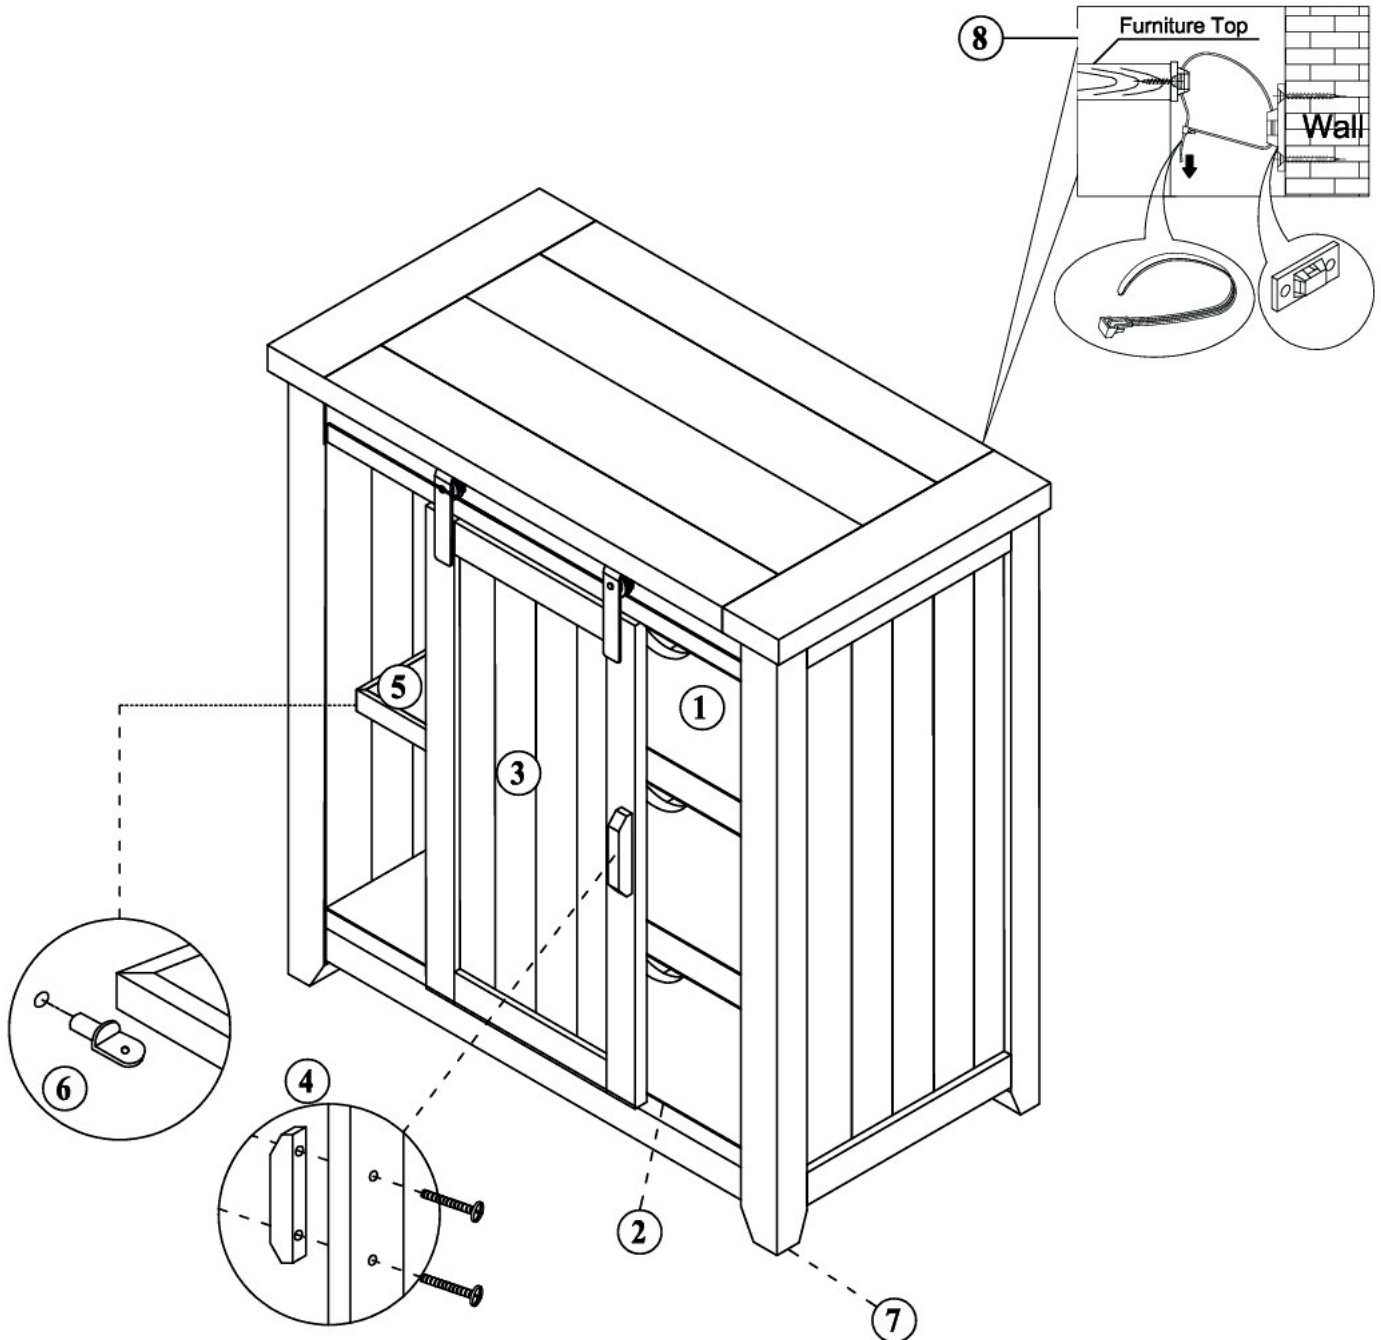

LIVIN HILL

ASSEMBLY INSTRUCTIONS & PARTS IDENTIFICATION

MODEL #1706-32

DRAWER ACCENT CHEST

Thank you for purchasing this quality product. Be sure to check all packing material carefully for small parts that may have come loose inside the carton during shipment.

Parts key

No	Code	Qty	Description	No	Code	Qty	Description
1	1706-32P05	3 Pcs.	Drawer Complete	6	1706-32P08P	4 Pcs.	Shelf Pin
2	1706-32P06	3 Sets.	Drawer Glide	7	1706P01F	4 Pcs.	Floor Glide
3	1706-32P07	1 Pc.	Door	8	1706P01AT	1 Set.	Anti- Tip Kit
4	1706-32P04	1 Pc.	Wood Handle W/Screws				
5	1706-32P08	1 Pc.	Shelf				